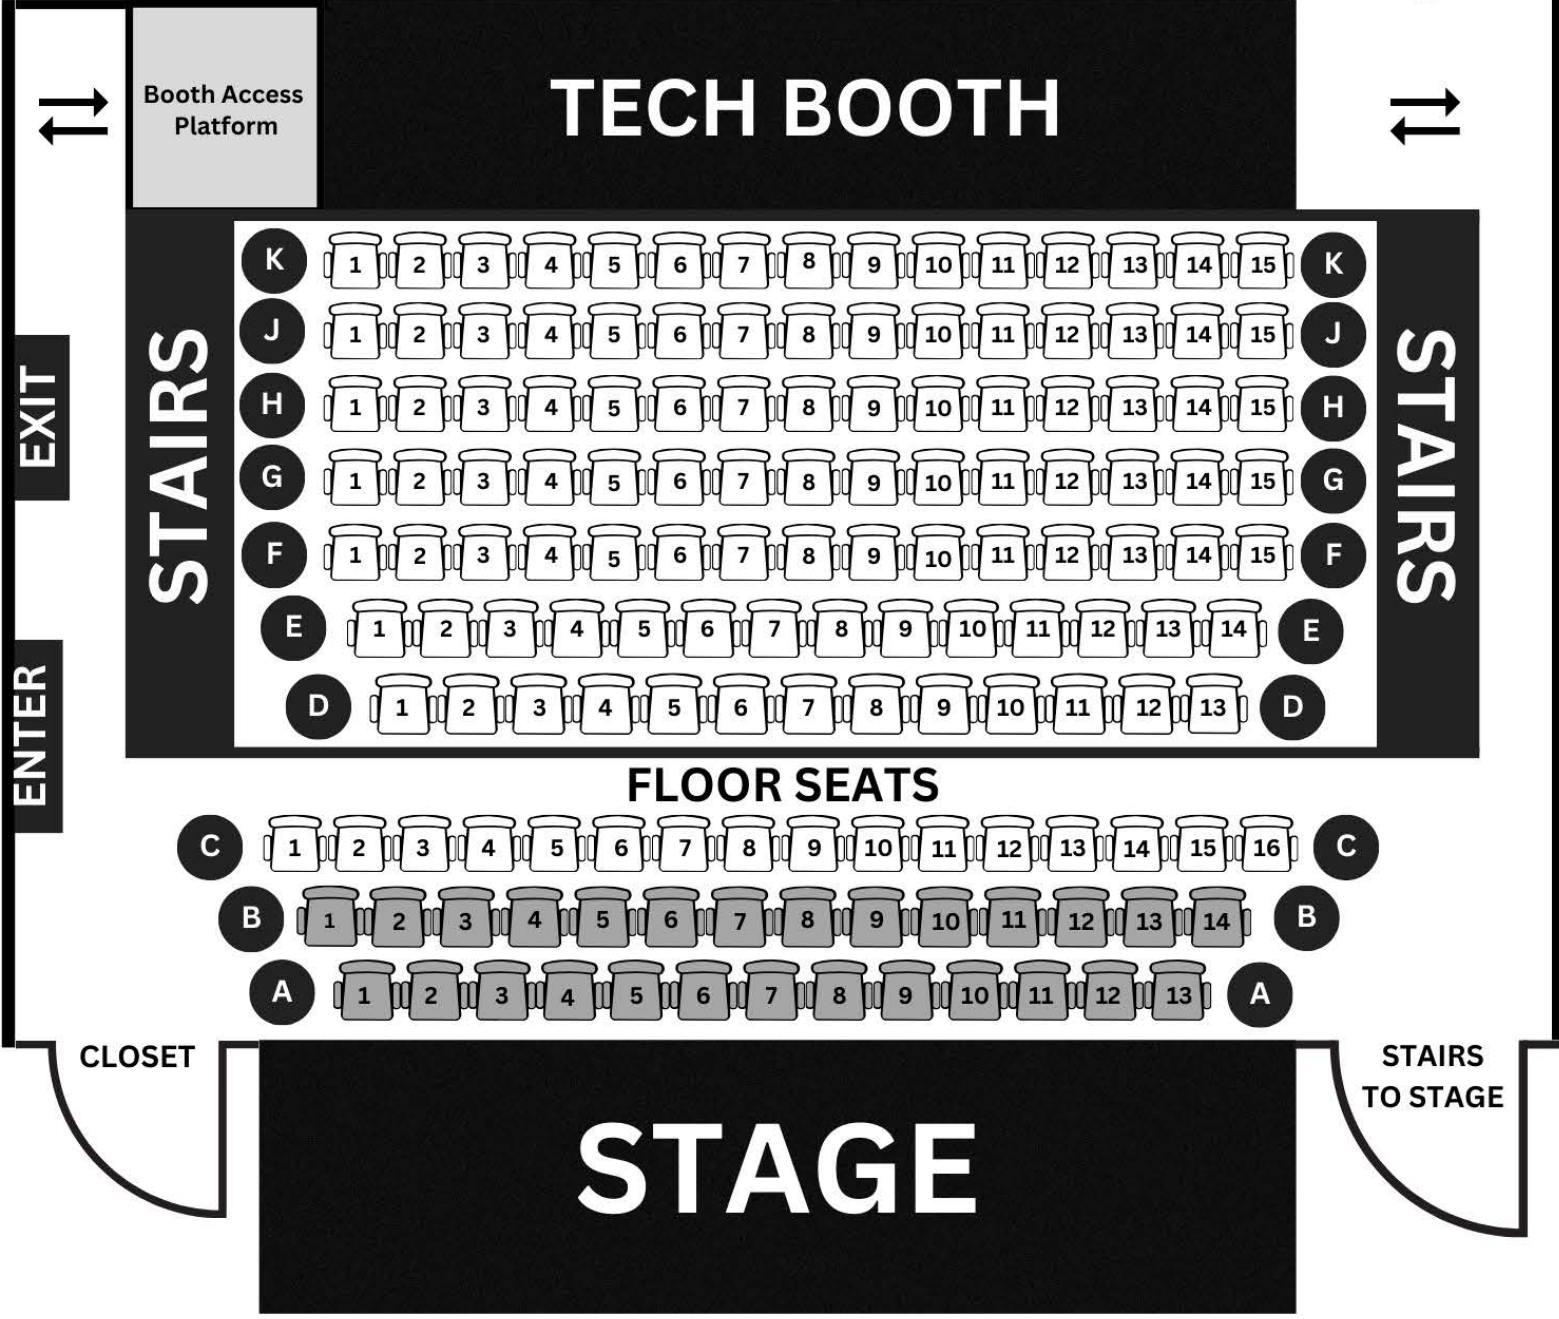

# THE MARJORIE S. DEANE LITTLE THEATER

LOADING DOOR  
STREET ACCESS  
NO RAMP

**Removable Seats**

**Fixed Seats 118**  
**Removable Seats 27**  
**Total Seats 145**